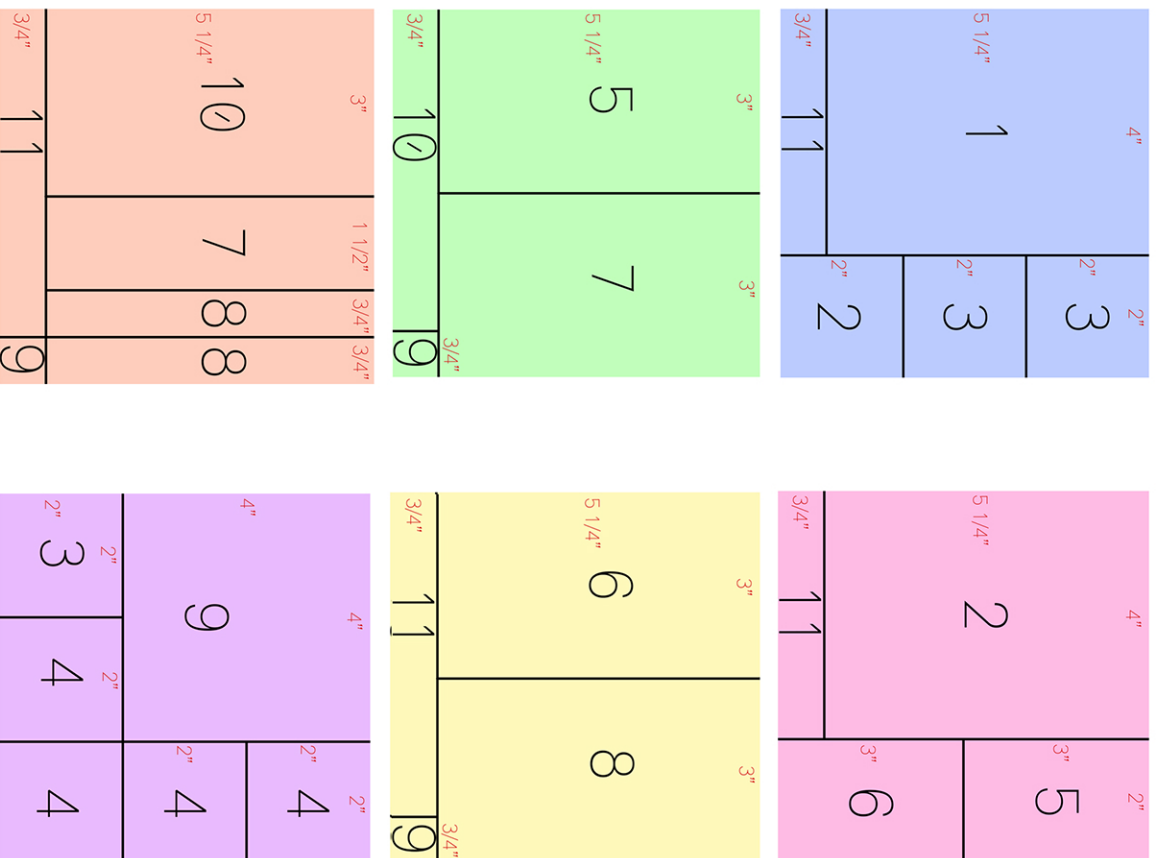

6x6 Template

6 sheets = 11 cards

Card Sketches

Tips

- * Cut out the inside of larger mats to create small mats
- * Turn sketches to mix up the layout
- * Move elements around, add extra cardstock
- * Add embellishments, stamped images & sentiments